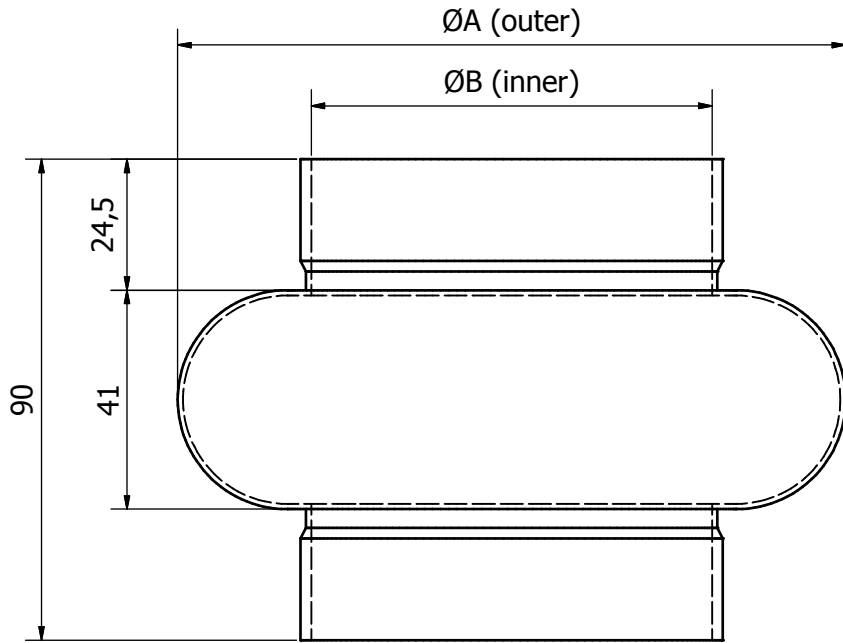

Translucent Silicone Rubber Bellows

Bellow Ref	Dim 'A'	Dim 'B'
3 Inch	125	75
4 Inch	150	100
6 Inch	200	150
8 Inch	250	200
10 Inch	300	250

MATERIAL SPEC. GE 60 TRANSLUCENT SILICONE RUBBER	DESIGNED BY LB	CHECKED BY	APPROVED BY	DATE	DATE 29/01/2008
J-FLEX Unit 1, London Rd Business Park Retford, Notts, England. DN22 6HG Tel. 01777 712400 Fax. 01777 712409			BELLOW DETAILS		
DRG NO: JF 1000			ISSUE	SHEET 1 / 1	